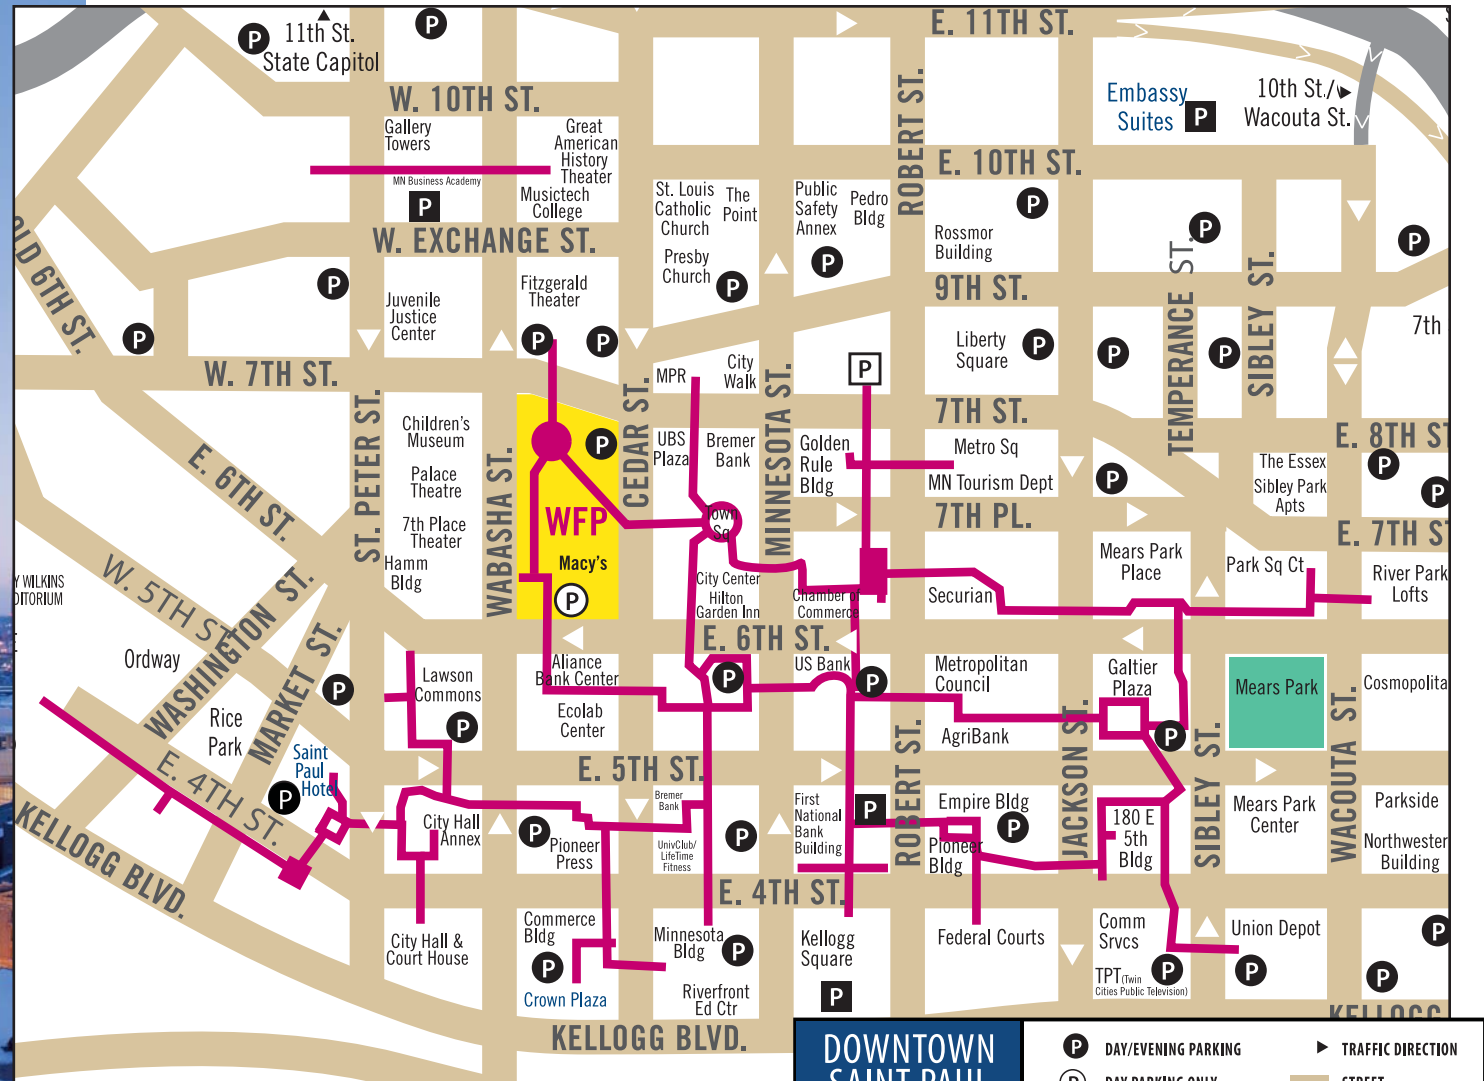

Downtown St Paul Skyway Map

DOWNTOWN SAINT PAUL

P DAY/EVENING PARKING	▶ TRAFFIC DIRECTION
P DAY PARKING ONLY	— STREET
P WEEKEND/EVENING PARKING ONLY	— HIGHWAY
P NO WEEKEND PARKING	— SKYWAY

Accommodations
Attractions